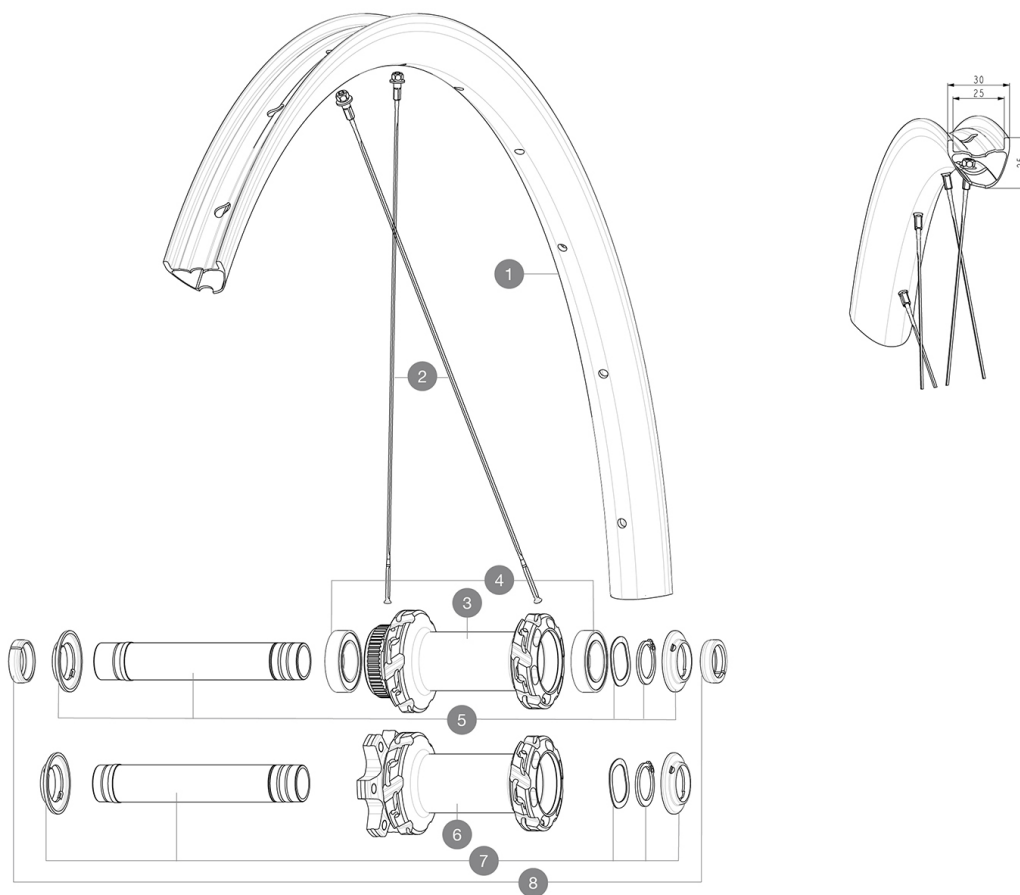

REFERENCES WHEELS

RIMS

&NBSP;:

1	V00004831	Kit Front/Rear rim Crossmax SL Ultimate 29" 22
	V2700101	UST Tape 28mm for 25 to 27mm wide rims

SPOKES

2	V2389101	Kit 12Fr/Rr XmaxSL Ultimate spk293+np&w
---	----------	---

HUB SHELLS

3	N/A	HUB BODY
4	V2500901	KIT BEARINGS 18x30x7 + WAVED WASHER + CLIP
5	V2375601	Kit 110mm axle QRM auto MTB from 2019 DCL
6	N/A	HUB BODY
7	V2372401	KIT 110mm AXLE QRM AUTO MTB > 2019
8	V2372501	15mm MTB Axle Cap QRM Auto From 2019

Crossmax SL Ultimate 25 29

Specifications

WHEEL WEIGHTS